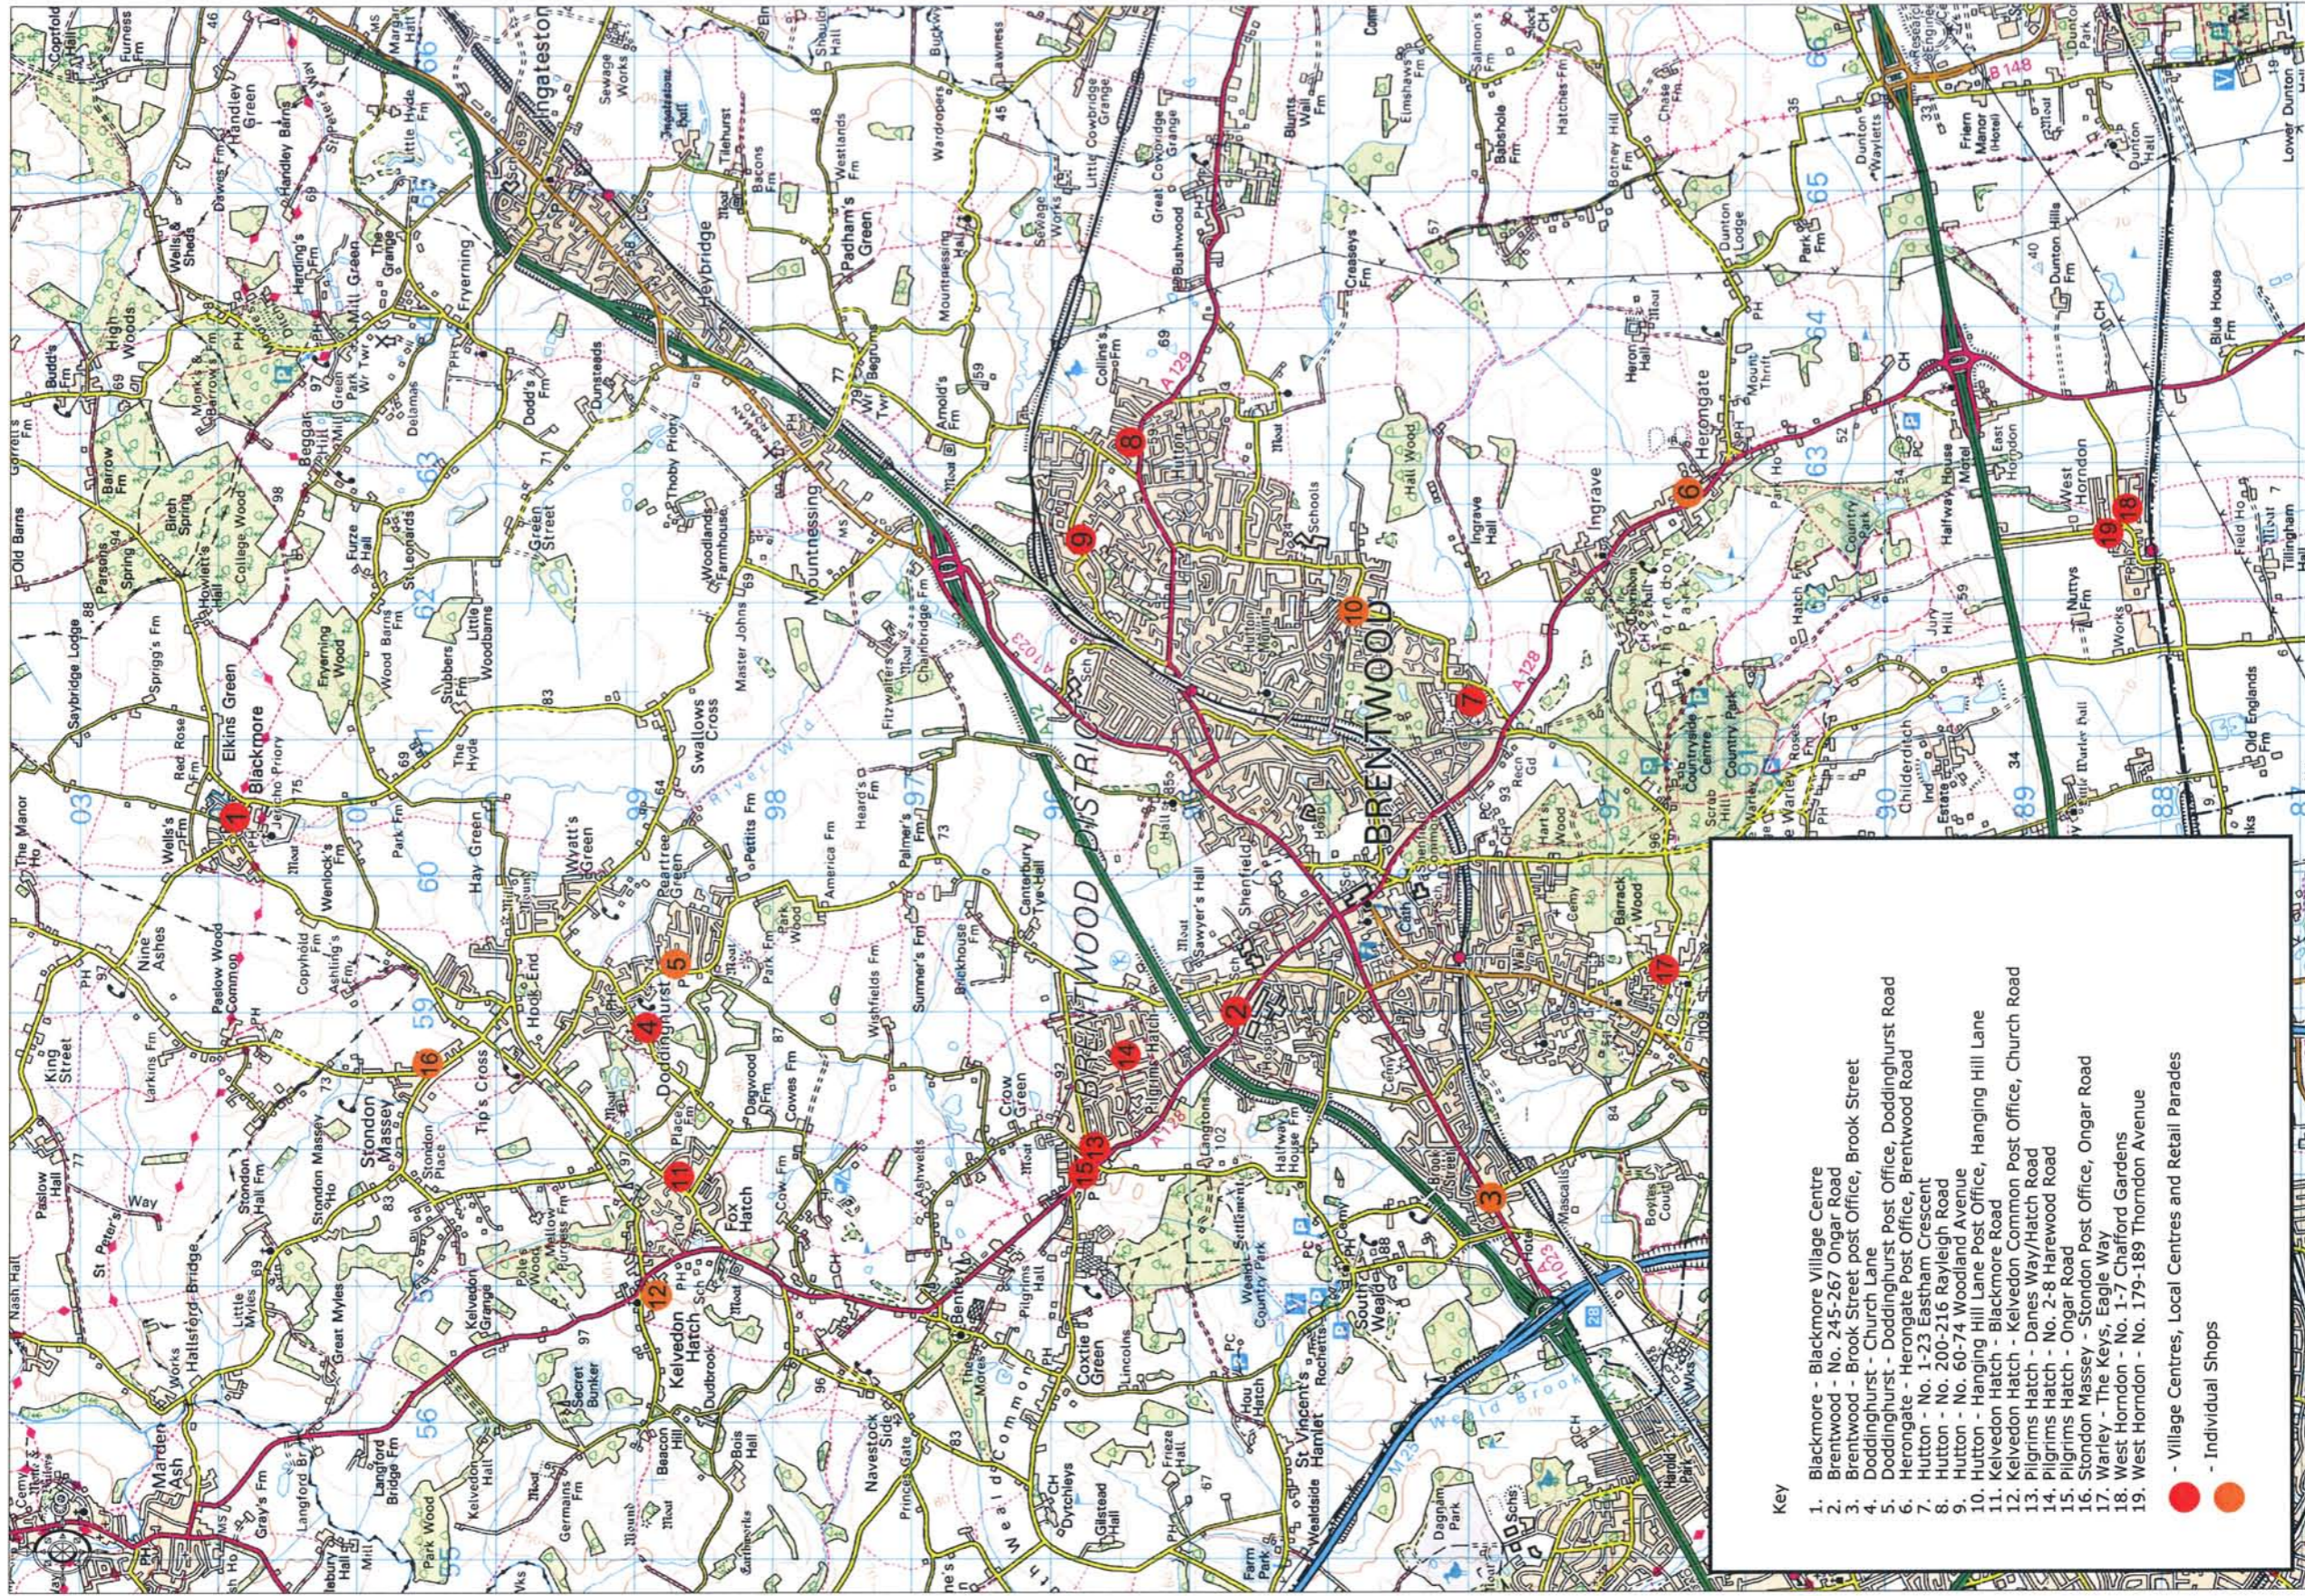

Location of Village and Local Centres, Parades and Individual Shops

Key

1. Blackmore - Blackmore Village Centre
2. Brentwood - No. 245-267 Ongar Road
3. Brentwood - Brook Street post Office, Brook Street
4. Doddinghurst - Church Lane
5. Doddinghurst - Doddinghurst Post Office, Doddinghurst Road
6. Herongate - Herongate Post Office, Brentwood Road
7. Hutton - No. 1-23 Eastham Crescent
8. Hutton - No. 200-216 Rayleigh Road
9. Hutton - Hanging Hill Lane Post Office, Hanging Hill Lane
10. Hutton - Hanging Hill Lane Post Office, Church Road
11. Kelvedon Hatch - Kelvedon Common Post Office, Church Road
12. Kelvedon Hatch - Danes Way/Hatch Road
13. Pilgrims Hatch - No. 2-8 Harewood Road
14. Pilgrims Hatch - Ongar Road
15. Standon Massey - Standon Post Office, Ongar Road
16. Standon Massey - The Keys, Eagle Way
17. Warley - The Keys, Eagle Way
18. West Horndon - No. 1-7 Chafford Gardens
19. West Horndon - No. 179-189 Thorndon Avenue

- - Village Centres, Local Centres and Retail Parades
- - Individual Shops